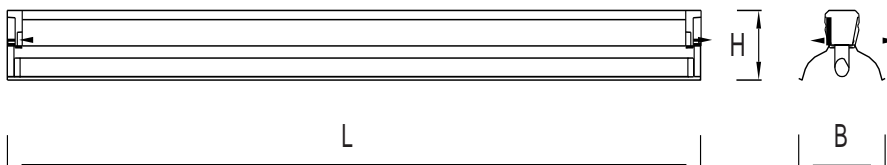

TECHNISCHE TEKENING:

VERKRIJGBAAR IN

Lumen	Kleur	Wattage	L	B	H	KG
3000	830	28	1186	38	39	2,8
3000	840	28	1186	38	39	2,8
4700	830	42	1486	38	39	2,8
4700	840	42	1486	38	39	2,8